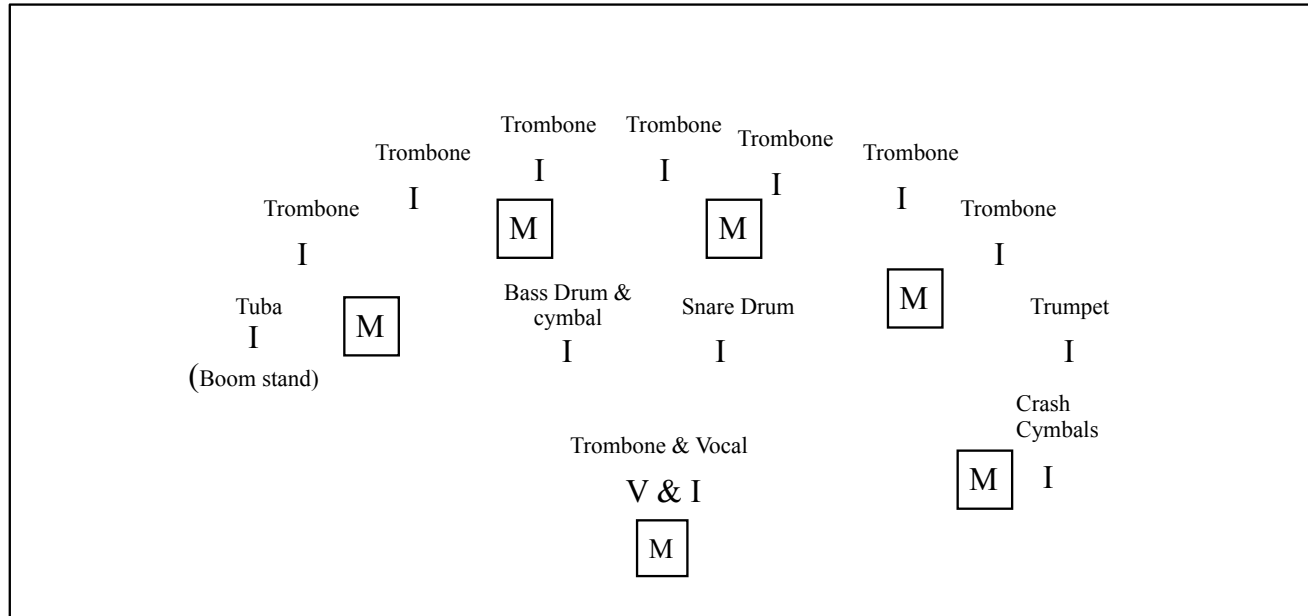

Basic technical rider for
McCullough Sons of Thunder

Backstage

V = Vocal mic
 I = Instrument mic
 M = Monitor

Dressing Room: One large, clean dressing room with bathroom.
Catering: Fresh Fruit, Pretzels & Chips
 Juice, Soda & Bottled Water