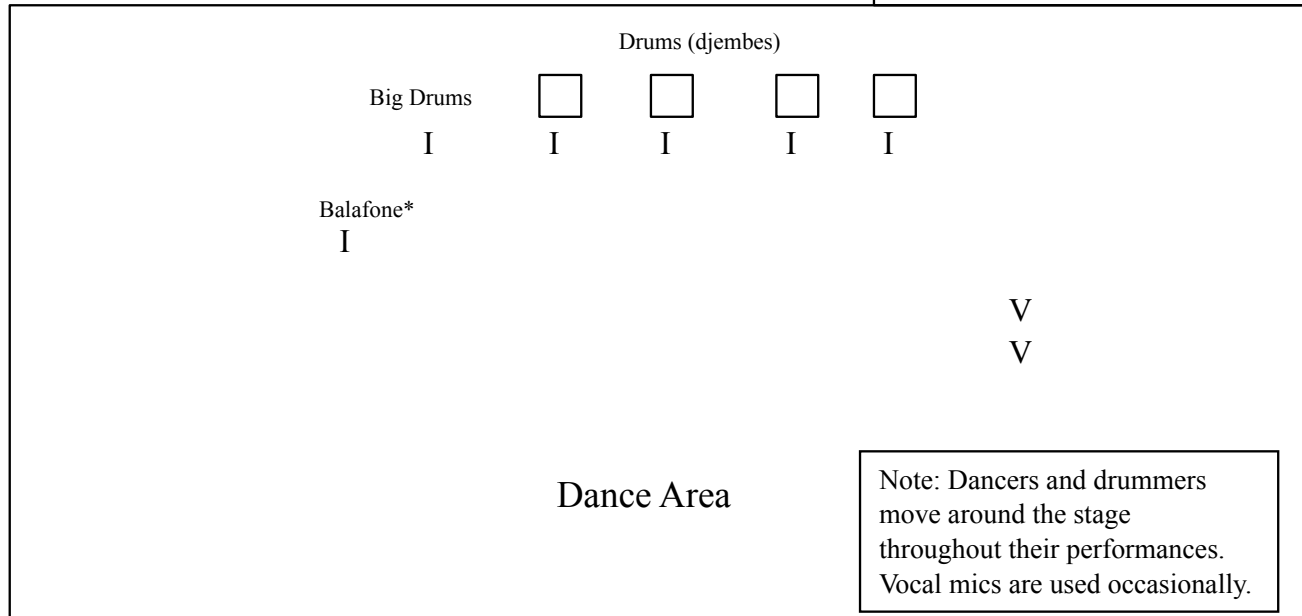

Basic technical rider for

**Tokounou**

**Backstage**

Quick change area dancers

- V = Vocal mic
- I = Instrument mic
- D = Direct box
- ☐ = Chair

Balafone\* is like a marimba

Contact: Kaisha Johnson  
kjohnson@ctmd.org  
(212) 571-1555 x23