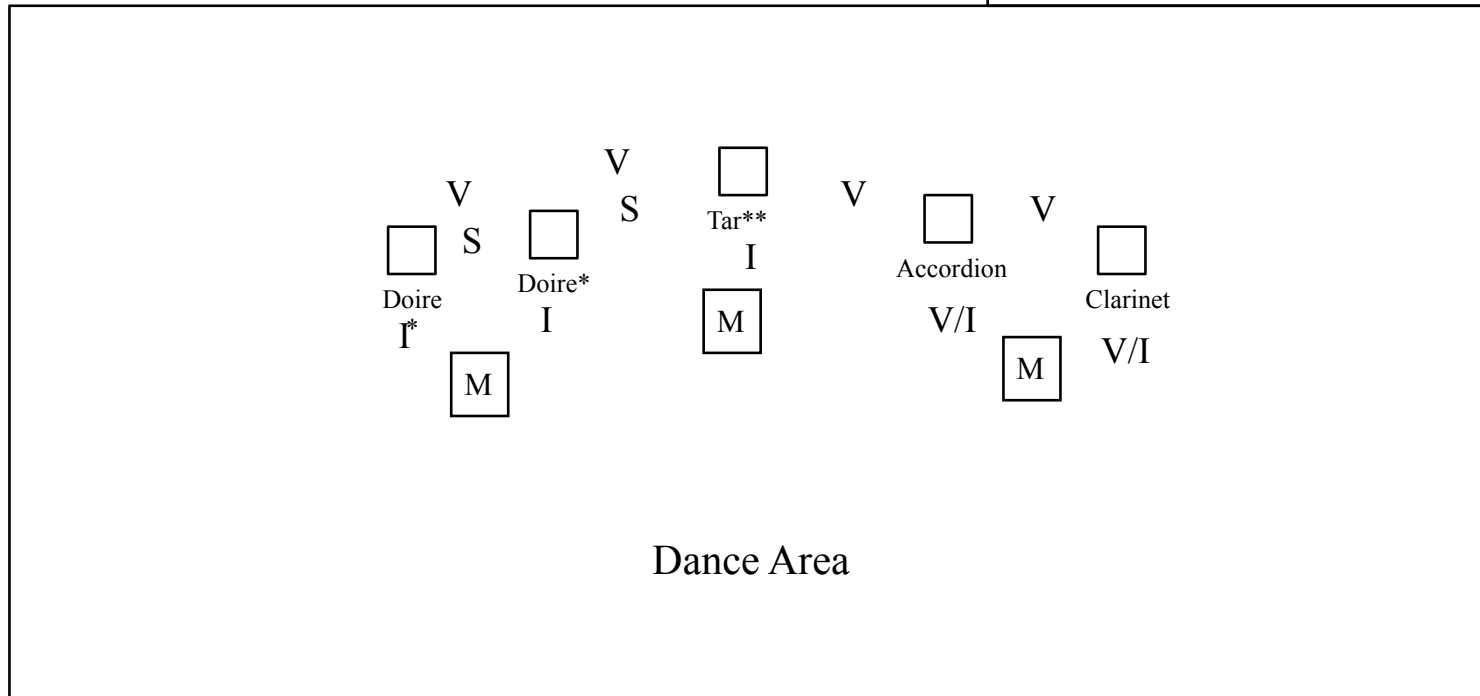

Basic technical rider for

SHASHMAQAM

Backstage

Quick change area for one dancer.

V = Vocal mic
I = Instrument mic
D = Direct box
S = Music Stand

* = Frame drum ** = Guitar-like instrument

□ = Chair
M = Monitor